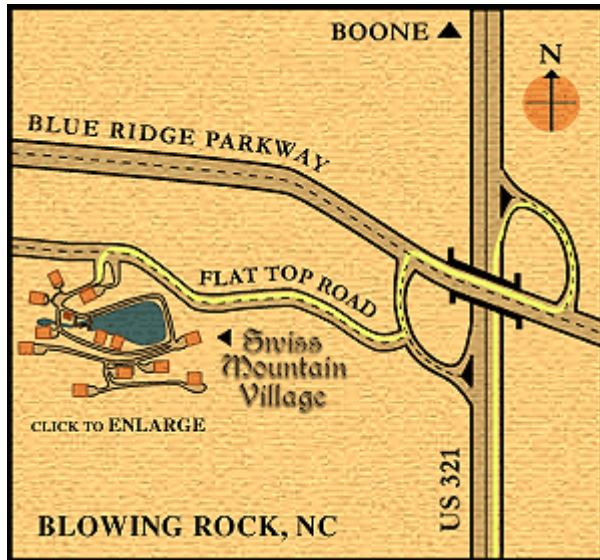

## HERE'S HOW TO FIND US:

### FROM BLOWING ROCK:

Travel north on US 321, go under the Blue Ridge Parkway bridge, turn RIGHT on the Parkway ramp, turn RIGHT onto the Parkway south, go 300 yards across the bridge, turn LEFT on the 321S ramp, turn RIGHT on Flat Top Rd. The resort is 1/2 mile on the left.

### FROM BOONE:

Travel south on US 321, go under Blue Ridge Parkway bridge, turn RIGHT on the Parkway ramp, turn LEFT on Flat Top Rd. (located on the exit ramp). The resort is 1/2 mile on the left.